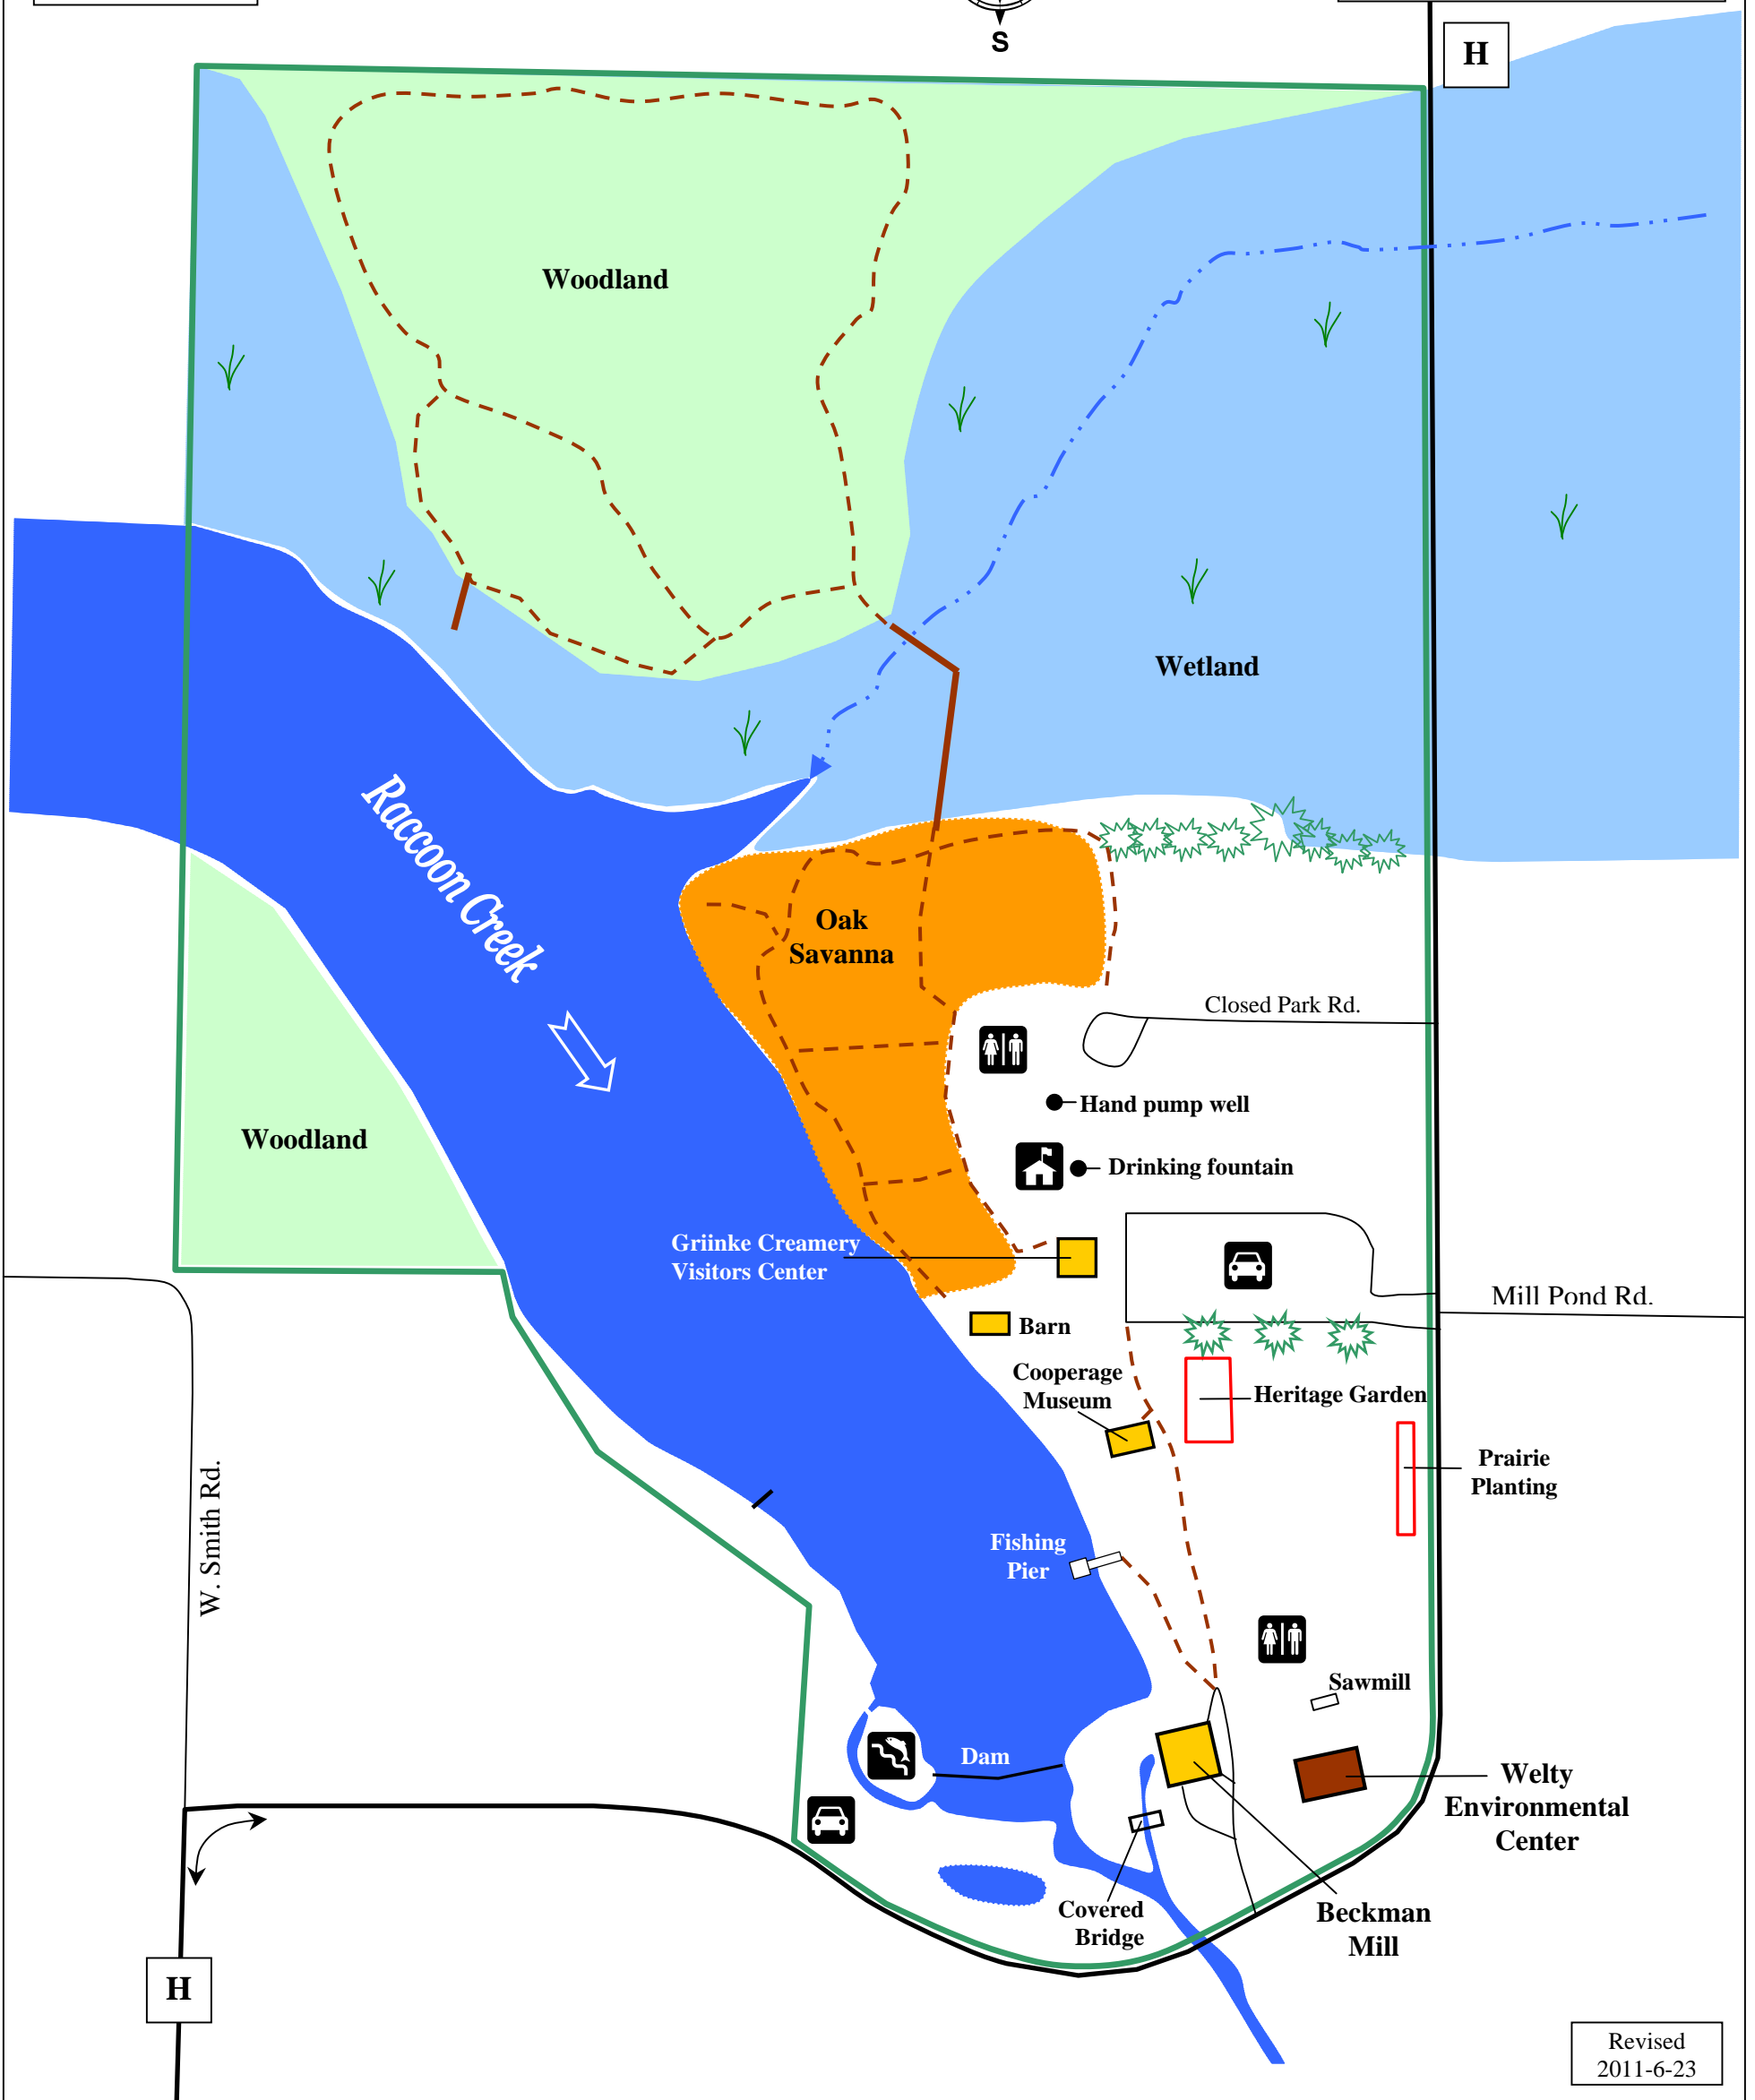

In Newark Township, Rock County, WI

Beckman Mill County Park

Rock County Parks Division

51.6 Acres. Purchased 1967-2003.

300 ft.

Pavilion w/ electricity	
Restrooms	
Parking	
Drinking Water	
Fish Passage	
Stream	
Trail	
Boardwalk	
Evergreen tree	

Park Boundary

Revised
2011-6-23