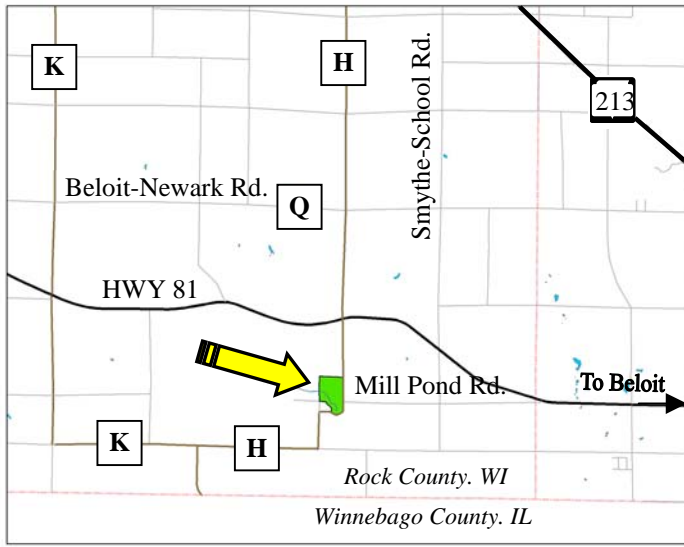

In Newark Township, Rock County, WI

Beckman Mill County Park

Rock County Parks Division

51.6 Acres. Purchased 1967-2003.

300 ft.

Pavilion w/ electricity	
Restrooms	
Parking	
Drinking Water	
Fish Passage	
Stream	
Trail	
Boardwalk	
Evergreen tree	